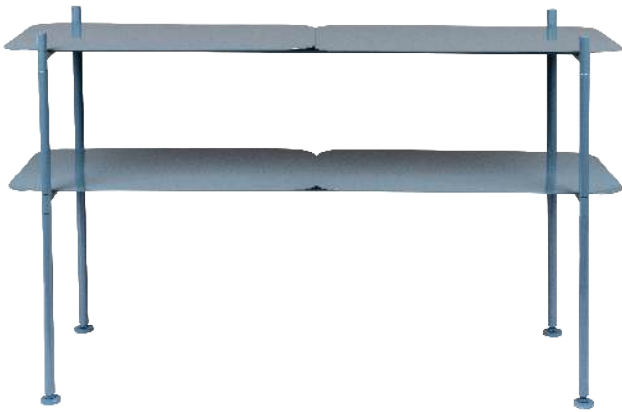

River Cabinet L