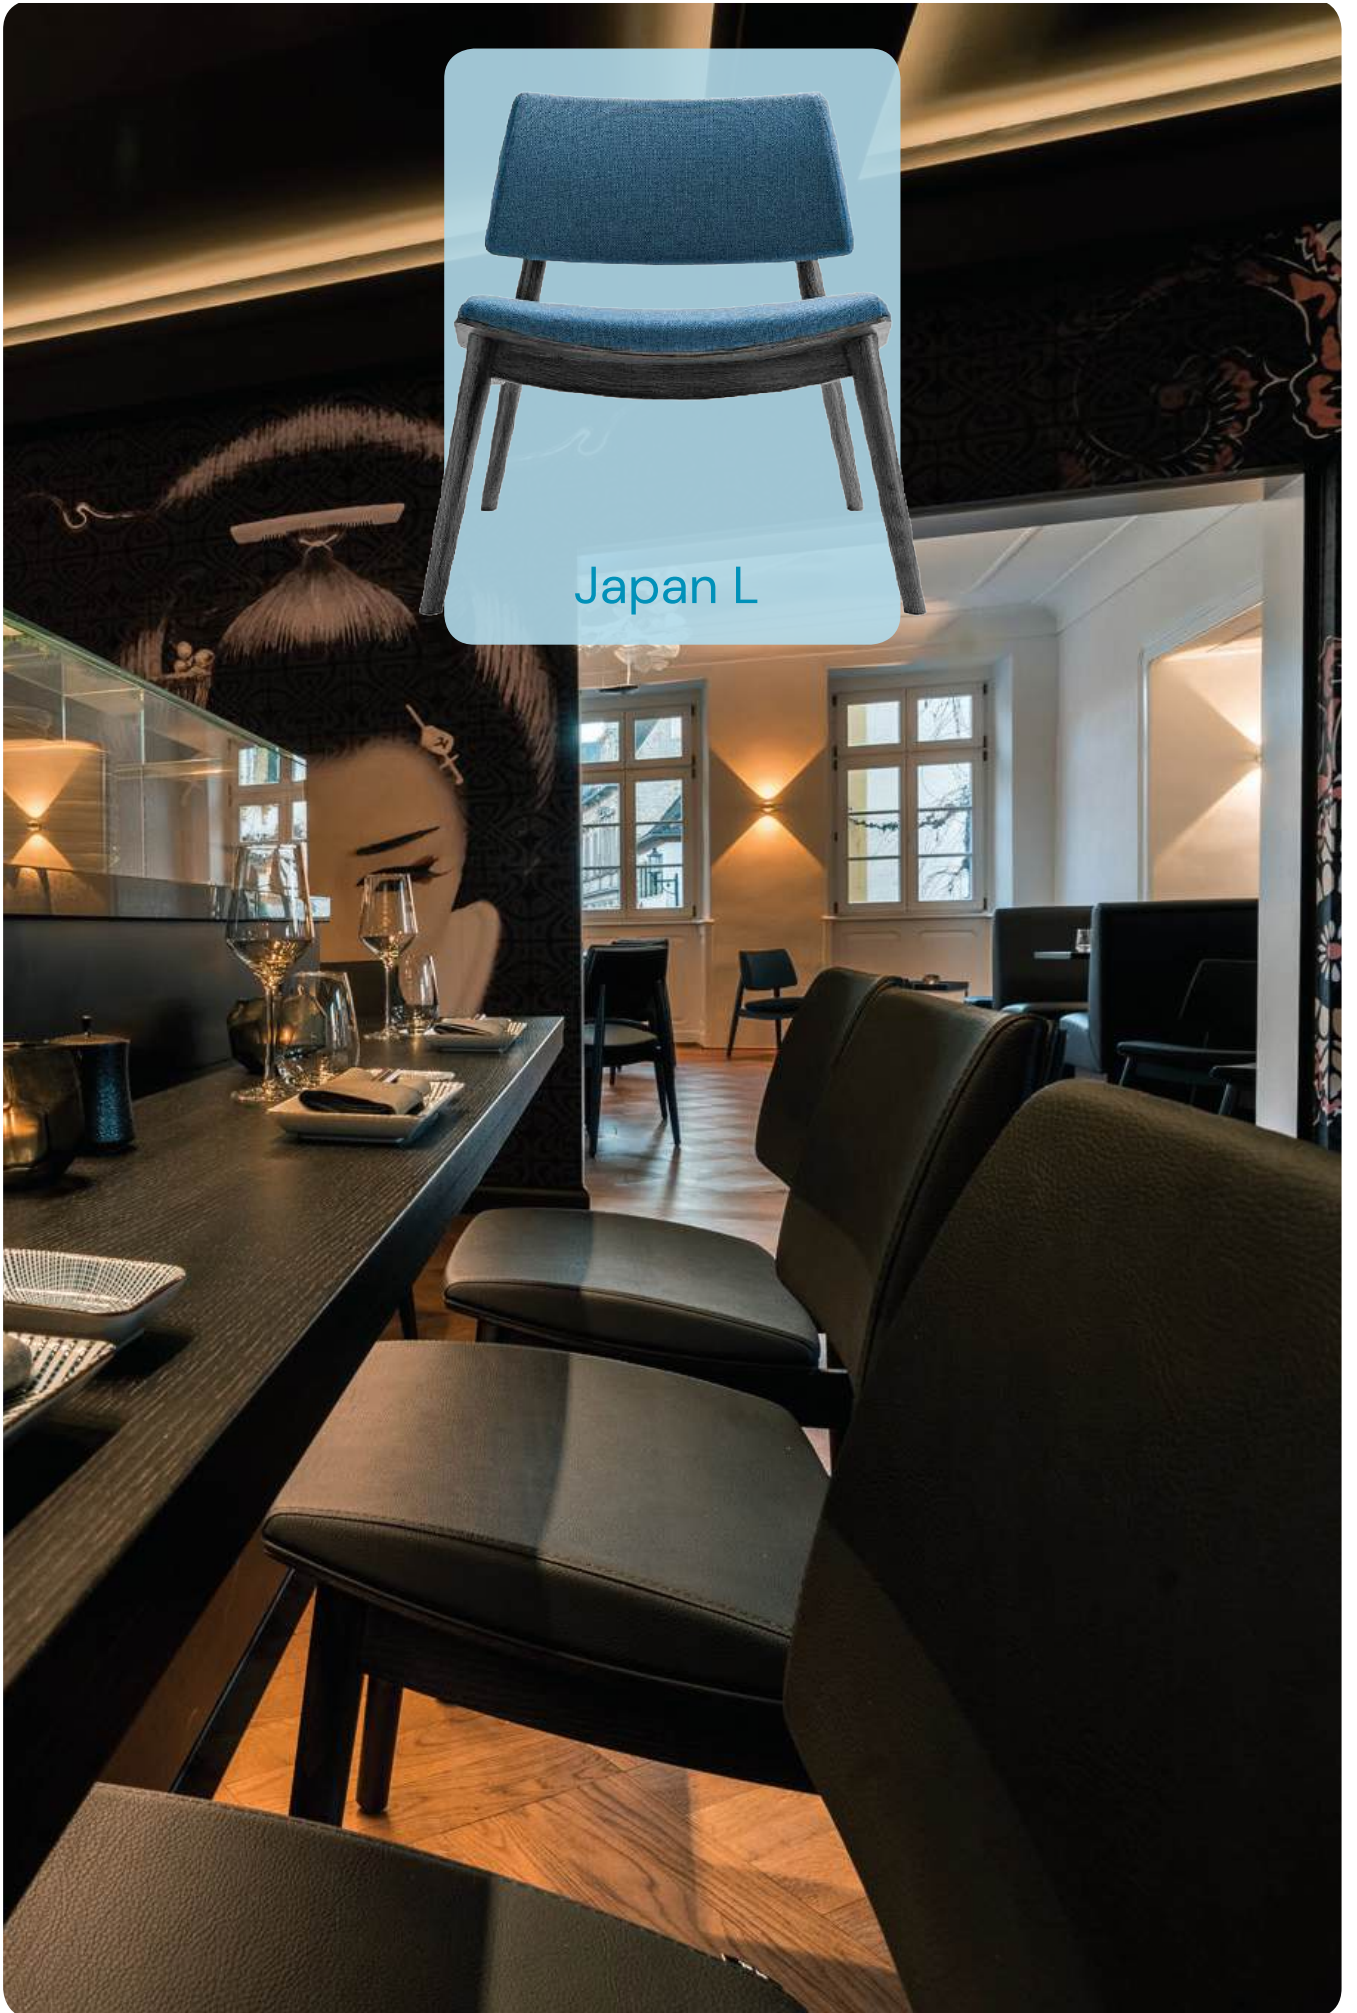

**NEW** Elay Lounge 1

**NEW** Brian Armchair

**NEW**

## Elicia Lounge

The Elicia Lounge boasts a timeless design that seamlessly marries style and comfort. Featuring curved yet uncomplicated lines, the Elicia Collection includes chairs and bar stools, adding a touch of renowned character to interior design projects. This versatile product stands as an ideal choice for incorporation into hotel and restaurant projects, effortlessly blending sophistication with functionality.