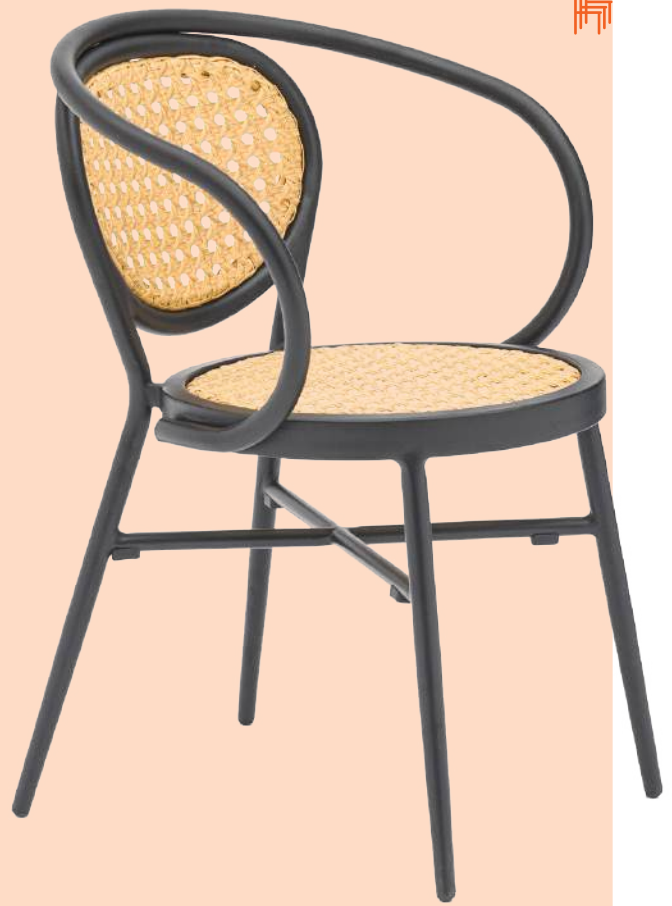

NEW

Selena

Introducing the stunning Selena outdoor chair, a remarkable addition to any setting. Constructed with a robust aluminum frame, expertly powder-coated for enduring strength, and complemented by a seat adorned with elegant rattan,

Selena effortlessly combines style with practicality. Its adaptability makes it an optimal choice for various hospitality venues, where its enduring resilience and chic aesthetic contribute to an inviting ambiance.