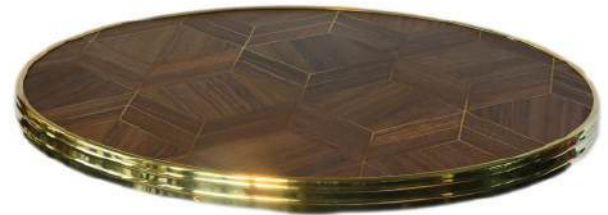

# Bistro Table Top with Brass Ring

Fez Blue

Infinity Brown

Kalima Red

Kapea

Liam

Liam Gold

Triana