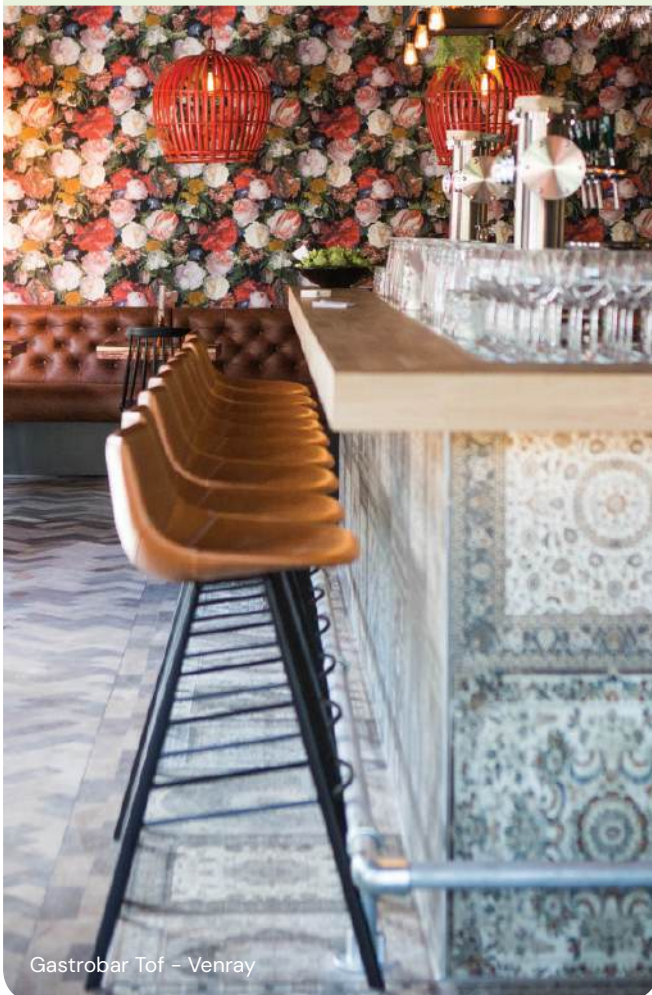

## Franky Bar Stool Brown

The fusion of decorative stitching on the vintage shell, along with the clean lines of the base, imparts a distinctly contemporary design to both the chair and barstool.

Gastrobar Tof - Venray