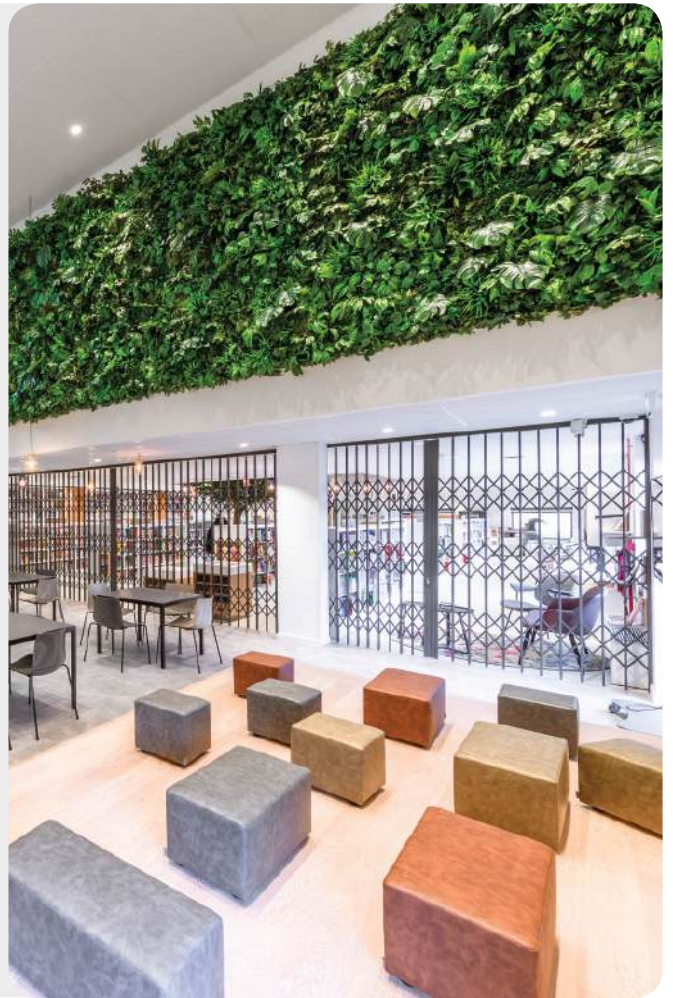

Upholstery

SYNTHETIC LEATHER
CALI COLLECTION

Cali Navajo